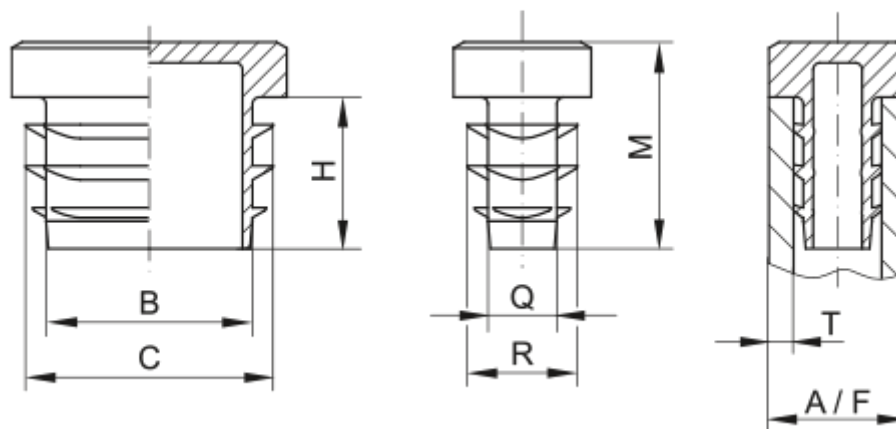

Article number: 59GPN270R80404

Description: KLEE Square plugs GPN 270 - 80x40 (Wall thickness 4)

Measures

A = 80x40

B = 69

C = 74

H = 17

M = 22

Q = 29

R = 34

T = 4